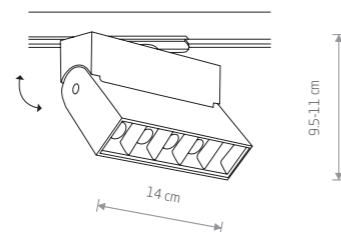

PROFILE FOCUS LED

painting aluminum, plastic

7618 3000K 7621 3000K

7620 4000K 7622 4000K

Item No.	Power	Colour temp.	Luminous flux	Beam angle	Colour Rendering Index (CRI)	Input	Safety type	Power factor	Ingress protection
7618	9W LED	3000K	440 lm	36°	>90	220-230 V, 50/60 Hz	□	>0.9	IP20
7620	9W LED	4000K	480 lm	36°	>90	220-230 V, 50/60 Hz	□	>0.9	IP20
7621	9W LED	3000K	430 lm	36°	>0.9	220-230 V, 50/60 Hz	□	>0.9	IP20
7622	9W LED	4000K	460 lm	36°	>90	220-230 V, 50/60 Hz	□	>0.9	IP20
7623	9W LED	3000K	550 lm	15-50°	>90	220-230 V, 50/60 Hz	□	>0.9	IP20
7624	9W LED	4000K	580 lm	15-50°	>90	220-230 V, 50/60 Hz	□	>0.9	IP20
7625	9W LED	3000K	490 lm	15-50°	>90	220-230 V, 50/60 Hz	□	>0.9	IP20
7626	9W LED	4000K	520 lm	15-50°	>90	220-230 V, 50/60 Hz	□	>0.9	IP20