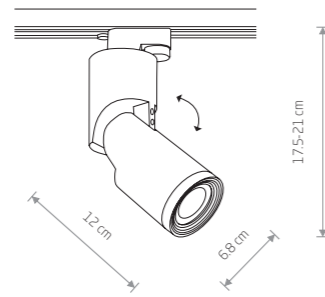

PROFILE MIKE 7661

PROFILE MIKE

painting aluminum, plastic

7662 7661

1xGU10, max 15W

PROFILE ZOOM LED 7625

PROFILE INDIA 7657

PROFILE INDIA

painting aluminum, plastic

7656 7657

1xGU10, max 15W

PROFILE ZOOM LED

painting aluminum, plastic

7623 3000K 7625 3000K

7624 4000K 7626 4000K

BEAM CONE

BEAM ANGLE 15°

BEAM ANGLE 50°

PROFILE FOKUS 7621

PROFILE FOCUS LED

painting aluminum, plastic

7618 3000K 7621 3000K

7620 4000K 7622 4000K

Item No.	Power	Colour temp.	Luminous flux	Beam angle	Colour Rendering Index (CRI)	Input	Safety type	Power factor	Ingress protection
7618	9W LED	3000K	440 lm	36°	>90	220-230 V, 50/60 Hz	□	>0.9	IP20
7620	9W LED	4000K	480 lm	36°	>90	220-230 V, 50/60 Hz	□	>0.9	IP20
7621	9W LED	3000K	430 lm	36°	>0.9	220-230 V, 50/60 Hz	□	>0.9	IP20
7622	9W LED	4000K	460 lm	36°	>90	220-230 V, 50/60 Hz	□	>0.9	IP20
7623	9W LED	3000K	550 lm	15-50°	>90	220-230 V, 50/60 Hz	□	>0.9	IP20
7624	9W LED	4000K	580 lm	15-50°	>90	220-230 V, 50/60 Hz	□	>0.9	IP20
7625	9W LED	3000K	490 lm	15-50°	>90	220-230 V, 50/60 Hz	□	>0.9	IP20
7626	9W LED	4000K	520 lm	15-50°	>90	220-230 V, 50/60 Hz	□	>0.9	IP20