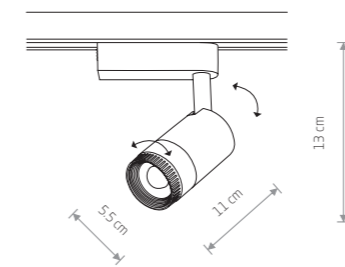

PROFILE ZOOM LED

painting aluminum, plastic

7623 3000K 7625 3000K

7624 4000K 7626 4000K