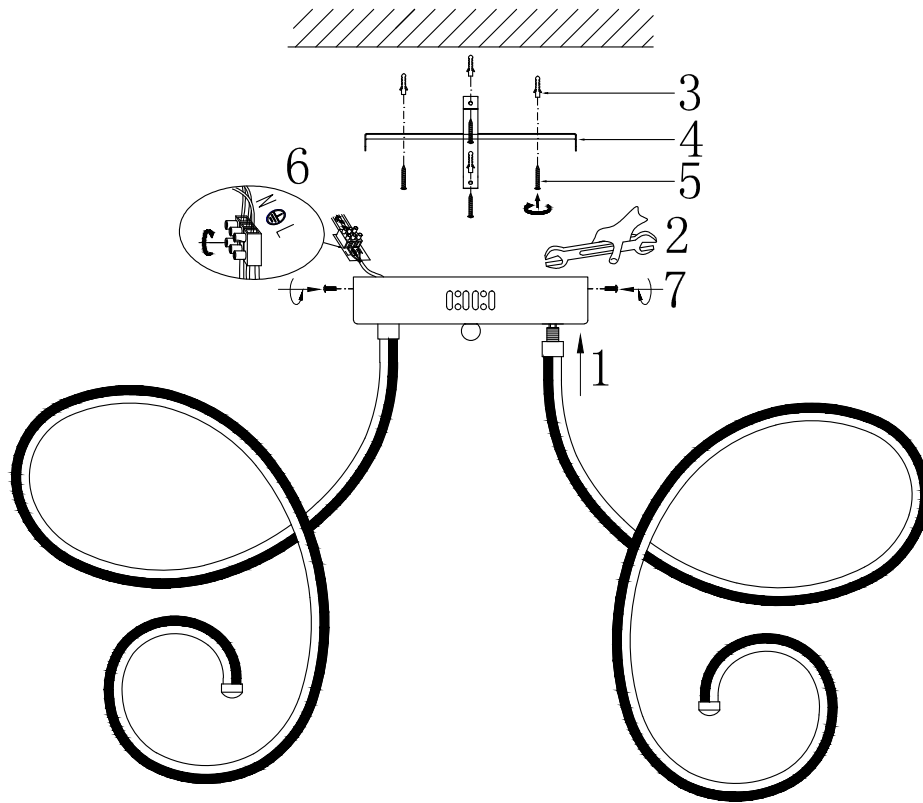

FREYA
TRADITION OF QUALITY

Instruction

FR6044CL-L114W

MAX 85W
3600 Lumen

Model: FR6044CL-L114W
Collection: LED
Series: New Series 044

Ceiling Lamps