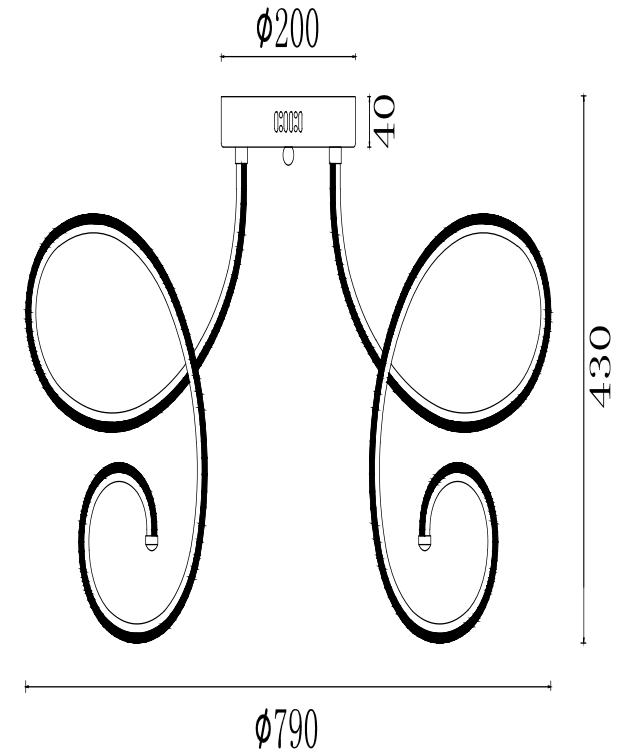

FREYA
TRADITION OF QUALITY

Instruction

FR6044CL-L114W

MAX 85W
3600 Lumen

Model: FR6044CL-L114W
Collection: LED
Series: New Series 044

Ceiling Lamps