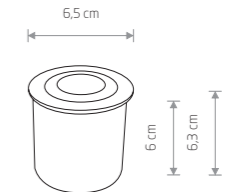

1xGU10, max 10W

cut out ø 100 mm

IP67

**MON LED**

aluminum, glass

4454

cut out ø 64 mm

IP67

cut out ø 65 mm

IP67

**PAT LED**

aluminum, plastic PC

8162

cut out ø 56 mm

IP65

**CIRCLET LED**

aluminum, plastic PC

8163

cut out ø 57 mm

IP65

Item No.	Power	Colour temp.	Luminous flux	Beam angle	Colour Rendering Index (CRI)	Input	Safety type	Power factor	Ingress protection	Lifetime
9106	1W LED	3000K	47 lm	42°	≥ 80	~220-230 V, 50/60 Hz	⊕	>0,55	IP67	10000h
9105	1W LED	3000K	52 lm	51°	≥ 80	~220-230 V, 50/60 Hz	⊕	>0,55	IP67	10000h
9104	3W LED	3000K	130 lm	48°	≥ 80	~220-230 V, 50/60 Hz	⊕	>0,55	IP67	10000h