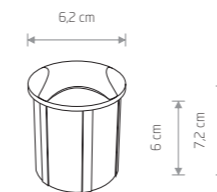

1xGU10, max 10W

cut out ø 100 mm

IP67

**MON LED**

aluminum, glass

4454

cut out ø 64 mm

IP67

**PICCO LED M**

aluminum

9105

cut out ø 55 mm

IP67

**PICCO LED L**

aluminum

9104

cut out ø 65 mm

IP67

**PAT LED**

aluminum, plastic PC

8162

cut out ø 56 mm

IP65

**CIRCLET LED**

aluminum, plastic PC

8163

cut out ø 57 mm

IP65

Item No.	Power	Colour temp.	Luminous flux	Beam angle	Colour Rendering Index (CRI)	Input	Safety type	Power factor	Ingress protection	Lifetime
9106	1W LED	3000K	47 lm	42°	≥ 80	~220-230 V, 50/60 Hz	⊕	>0,55	IP67	10000h
9105	1W LED	3000K	52 lm	51°	≥ 80	~220-230 V, 50/60 Hz	⊕	>0,55	IP67	10000h
9104	3W LED	3000K	130 lm	48°	≥ 80	~220-230 V, 50/60 Hz	⊕	>0,55	IP67	10000h