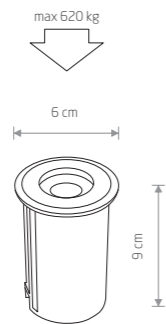

**PICCO LED S**

aluminum

9106

cut out ø 38 mm

IP67

**PAOLI**

steel, glass

9554

1xGU10, max 10W

cut out ø 100 mm

IP67

**MON LED**

aluminum, glass

4454

cut out ø 64 mm

IP67

**PICCO LED M**

aluminum

9105

cut out ø 55 mm

IP67

**PICCO LED L**

aluminum

9104

cut out ø 65 mm

IP67

**PAT LED**

aluminum, plastic PC

8162

cut out ø 56 mm

IP65

**CIRCLET LED**