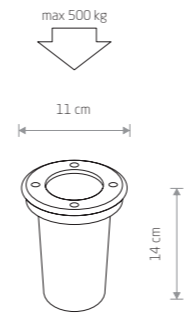

**PICCO LED S**

aluminum

9106

cut out ø 38 mm

IP67

**PAOLI**

steel, glass

9554

1xGU10, max 10W

cut out ø 100 mm

IP67

**MON LED**

aluminum, glass

4454

cut out ø 64 mm

IP67

**PICCO LED M**

aluminum

9105

cut out ø 55 mm

IP67

**PICCO LED L**

aluminum

9104

cut out ø 65 mm

IP67

**PAT LED**

aluminum, plastic PC

8162

cut out ø 56 mm

IP65

**CIRCLET LED**