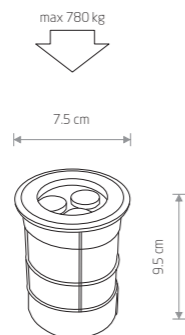

1xGU10, max 10W

cut out ø 100 mm

IP67

**MON LED**

aluminum, glass

4454

cut out ø 64 mm

IP67

**PICCO LED M**

aluminum

9105

cut out ø 55 mm

IP67

**PICCO LED L**

aluminum

9104

cut out ø 65 mm

IP67

**PAT LED**

aluminum, plastic PC

8162

cut out ø 56 mm

IP65

**CIRCLET LED**

aluminum, plastic PC

8163

cut out ø 57 mm

IP65

Item No.	Power	Colour temp.	Luminous flux	Beam angle	Colour Rendering Index (CRI)	Input	Safety type	Power factor	Ingress protection	Lifetime
9106	1W LED	3000K	47 lm	42°	≥ 80	~220-230 V, 50/60 Hz	⊕	>0,55	IP67	10000h
9105	1W LED	3000K	52 lm	51°	≥ 80	~220-230 V, 50/60 Hz	⊕	>0,55	IP67	10000h
9104	3W LED	3000K	130 lm	48°	≥ 80	~220-230 V, 50/60 Hz	⊕	>0,55	IP67	10000h