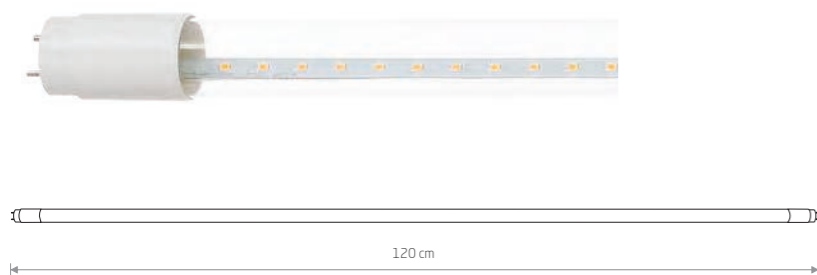

TUBE LED T8, 11W

glass

7500

TUBE LED T8, 16W

glass

7501

TUBE LED T8, 22W

glass

7502

Item No.	Power	Colour temp.	Leds	Luminous flux	Beam angle	Colour Rendering Index (CRI 2)	Input	Power factor	Lifetime
7500	11W LED	3000K	SMD2835	1700 lm	120°	≥80	~220-230 V, 50/60 Hz	>0,5	30000h
7501	16W LED	3000K	SMD2835	2300 lm	120°	≥80	~220-230 V, 50/60 Hz	>0,5	30000h
7502	22W LED	3000K	SMD2835	3200 lm	120°	≥80	~220-230 V, 50/60 Hz	>0,5	30000h