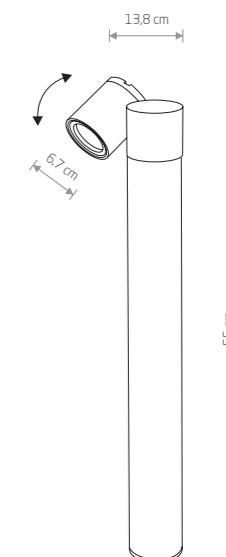

TUBINGS 8158

TUBINGS S

■ painted aluminum, glass

■ 8160

🔌 1xGU10, max 35W

IP54

TUBINGS M

■ painted aluminum, glass, plastic

■ 8161

🔌 1xGU10, max 35W

IP54

TUBINGS

■ painted aluminum, glass

■ 8158

🔌 1xGU10, max 35W

IP54