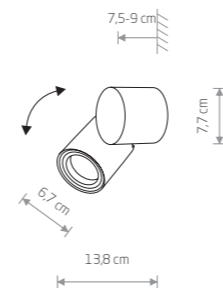

TUBINGS 8158

TUBINGS S

■ painted aluminum, glass

■ 8160

🔌 1xGU10, max 35W

IP54

TUBINGS M

■ painted aluminum, glass, plastic

■ 8161

🔌 1xGU10, max 35W

IP54

TUBINGS

■ painted aluminum, glass

■ 8158

🔌 1xGU10, max 35W

IP54