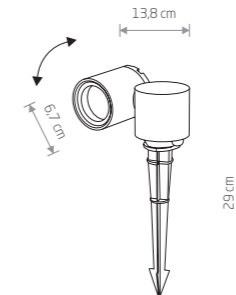

TUBINGS 8158

TUBINGS S

■ painted aluminum, glass

■ 8160

🔌 1xGU10, max 35W

IP54

TUBINGS M

■ painted aluminum, glass, plastic

■ 8161

🔌 1xGU10, max 35W

IP54

TUBINGS

■ painted aluminum, glass

■ 8158

🔌 1xGU10, max 35W

IP54